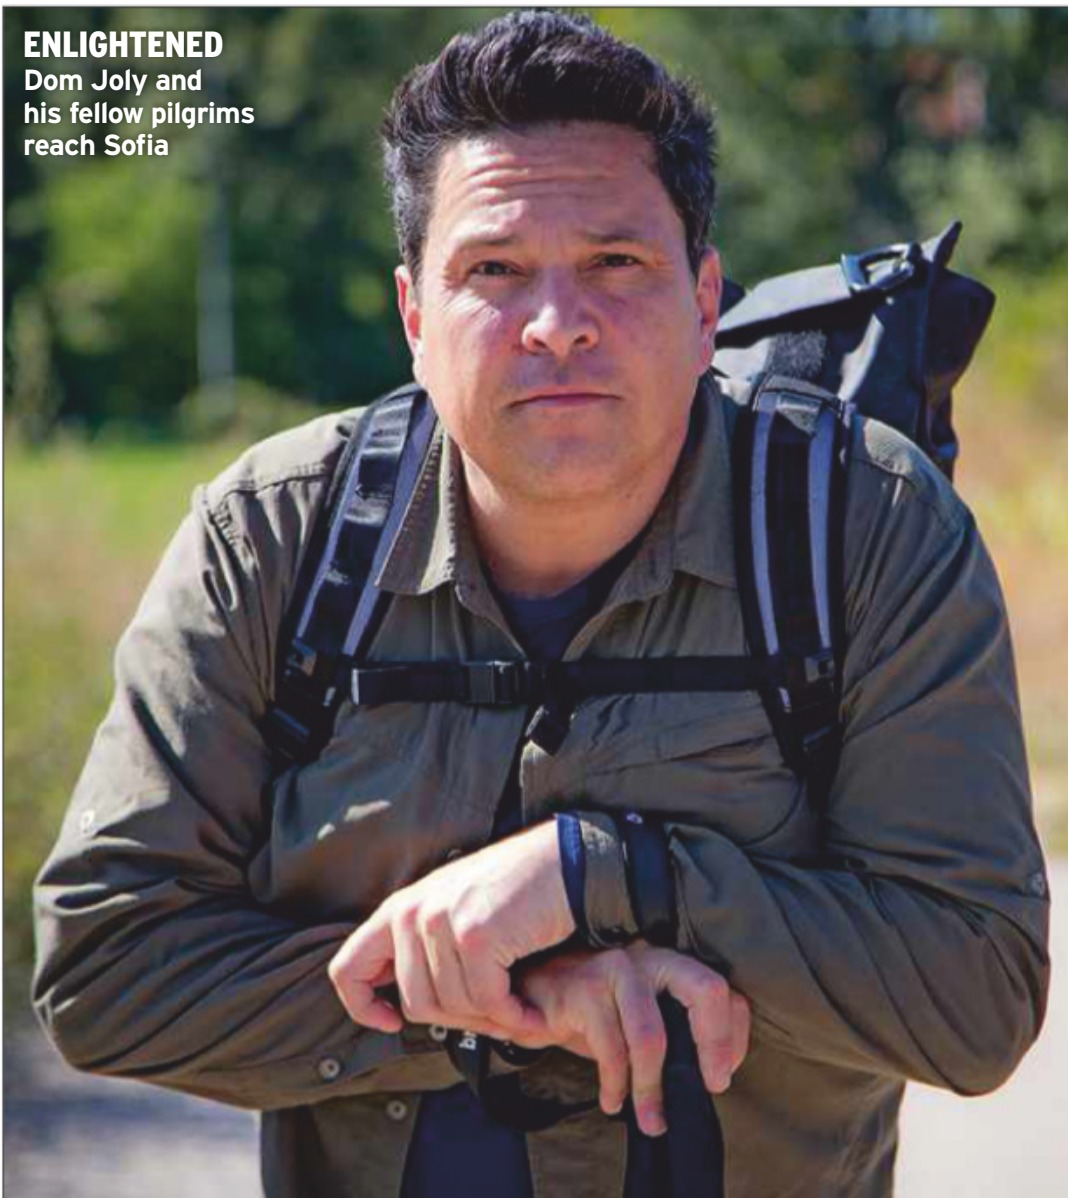

ENLIGHTENED
Dom Joly and his fellow pilgrims reach Sofia

Pilgrimage: the Road to Istanbul

9.00pm BBC2

DOCUMENTARY Dom Joly prepares to take a photo of former Conservative health minister Edwina Currie as she poses with a monolithic statue of Lenin in Sofia's Museum of Socialist Art: "This is going straight to *The Telegraph*, Edwina." The seven pilgrims have reached Bulgaria in their path towards enlightenment. Or not (Joly is a confirmed atheist), but it's good to be in their company as they are a bunch of thoughtful people.

They gel brilliantly and even occasional spats – Joly objects to the fitter members of the group striding ahead on a long, steep walk – are quickly over and forgotten.

Their honesty is admirable as is the lack of hugging and weeping, and Adrian Chiles is not afraid of asking tough questions. "What about gratuitous sex? Does that interest you at all?" he asks young Muslim broadcaster Mim Shaikh. **AG**